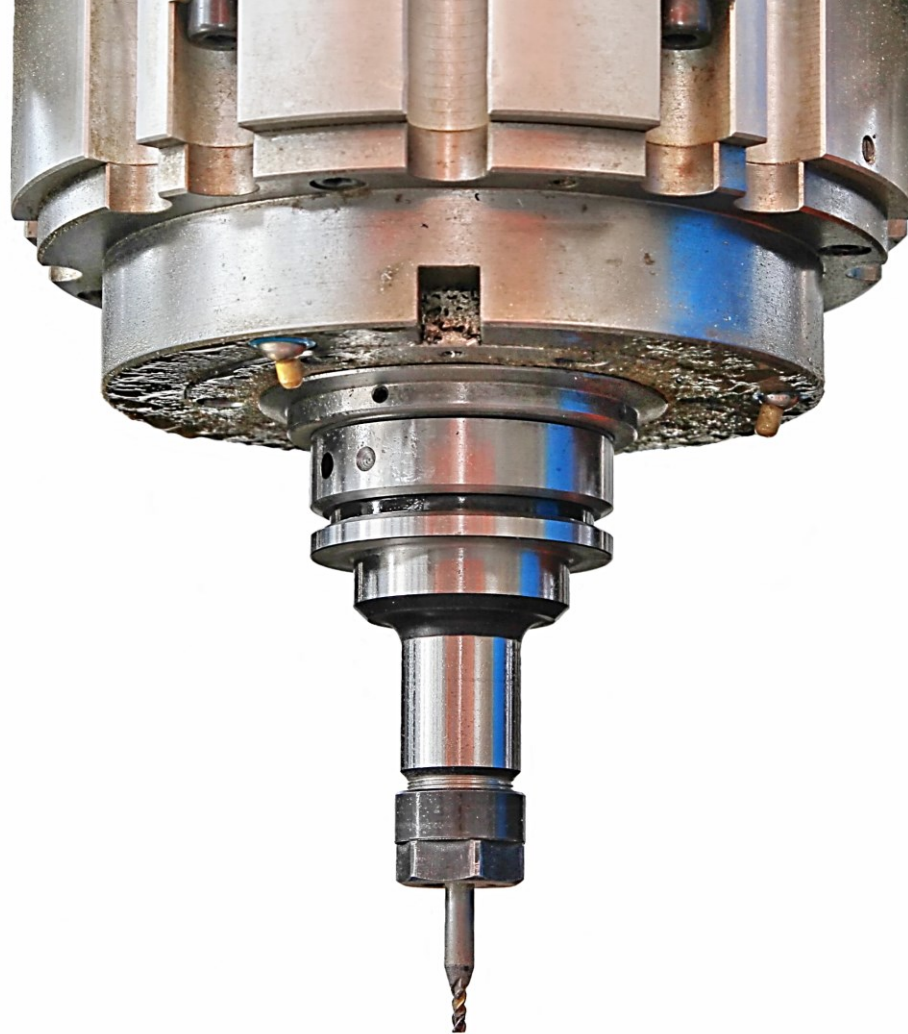

e-Catalogue 2023

Fresh Water Generator parts

An Upgraded
Production Line

Product range
Plates & Gaskets

MAKER	SERIES	TYPE
Alfa Laval	JWP, AQUA	JWP-16, JWP-26, JWP-36 65, 80, 100, 125
APV	H	H20, H25, H30, H35
Donghwa / Sondex	SFD, DF	SFD7, SFD13, SFD23, DF13, DF23
Sasakura	EX	EX20, EX30, EX40